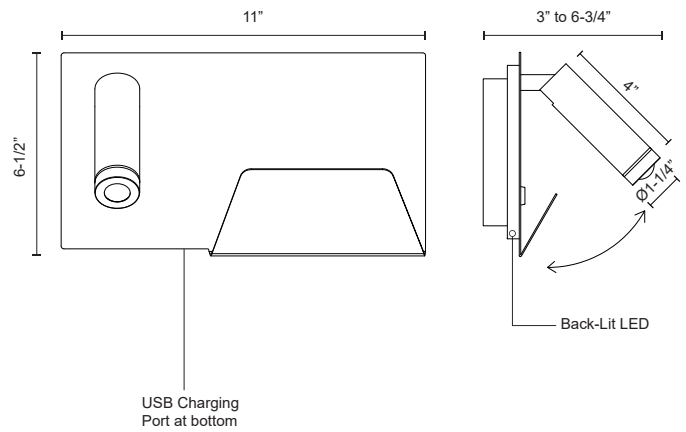

DORCHESTER WS16811L

WALL

PROJECT

WS16811L-WH
White

WS16811L-BK
Black

SPECIFICATION DETAILS

Fixture Dimensions	W11" x H6-1/2" x E3" to 6-3/4"
Light Source	LED with DC Driver
Wattage	16W
Total Lumens	925lm
Delivered Lumens	WH-811lm
Voltage	120V
Color Temperature	3000K
CRI (Ra)	80CRI
Optional Color Temps	2700K - 5000K Available, Minimum Order Quantities Apply
LED Rated Life	50,000 hours
Dimming	Non-Dimming
Diffuser Details	Clear Acrylic TIR Lens
Location	Dry
Illumination Direction	Adjustable Spot Light and Backlit
Paint Finish	BK02; WH02;

* For custom options, consult factory for details.

* For warranty information, please visit www.kuzcolighting.com/warranty

DESCRIPTION

Perched on a rounded rectangular backplate an adjustable cylinder projects light where directed. The primary source of illumination in the DORCHESTER series is an LED spot focused by a fine convex glass optic. Integrated into the wall mount is a perimeter of ambient light connected to an independent switch. The larger product version adds further versatility with the addition of a phone shelf and concealed USB port.